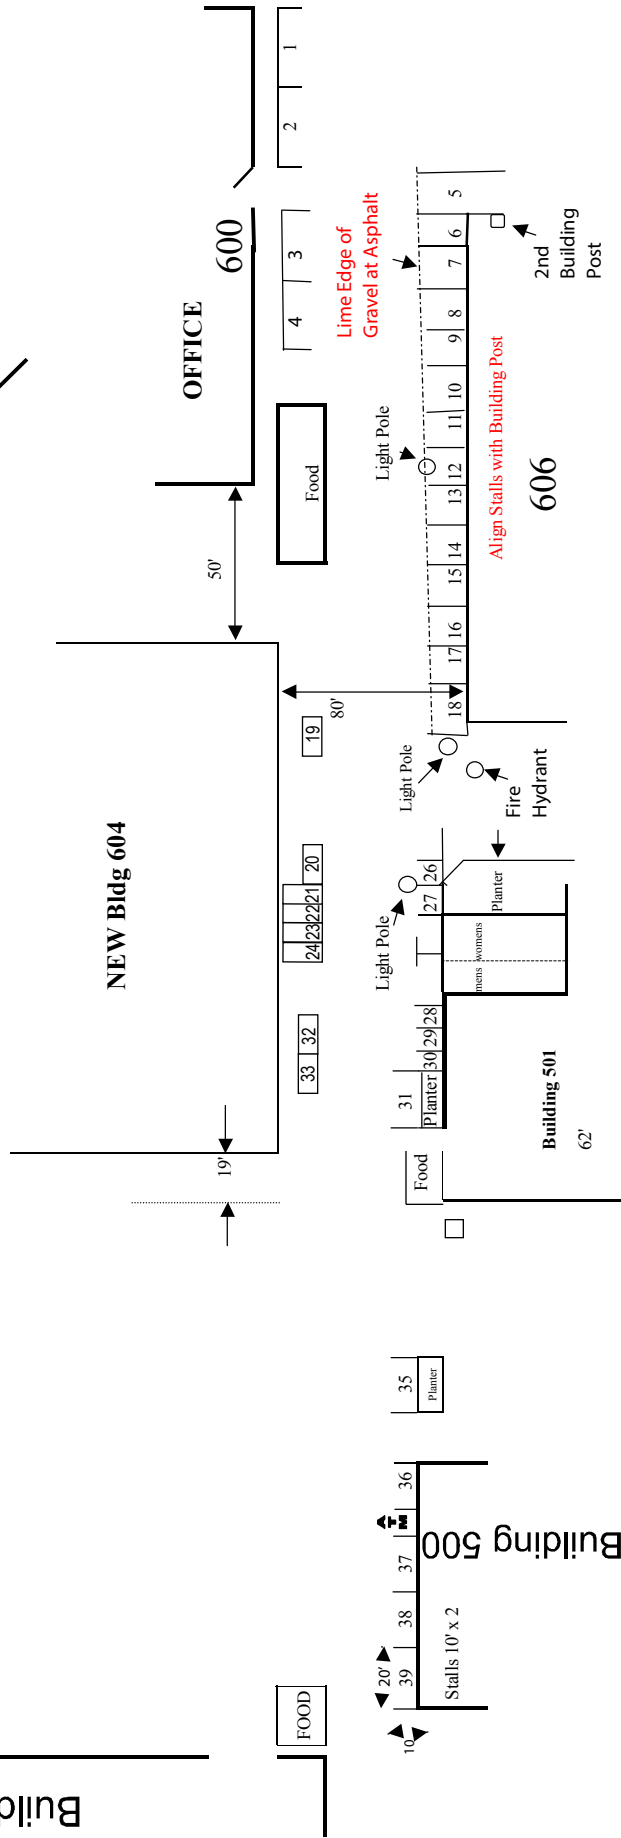

Building 400

Outside stalls are approx 10' x 20'

Area "A"